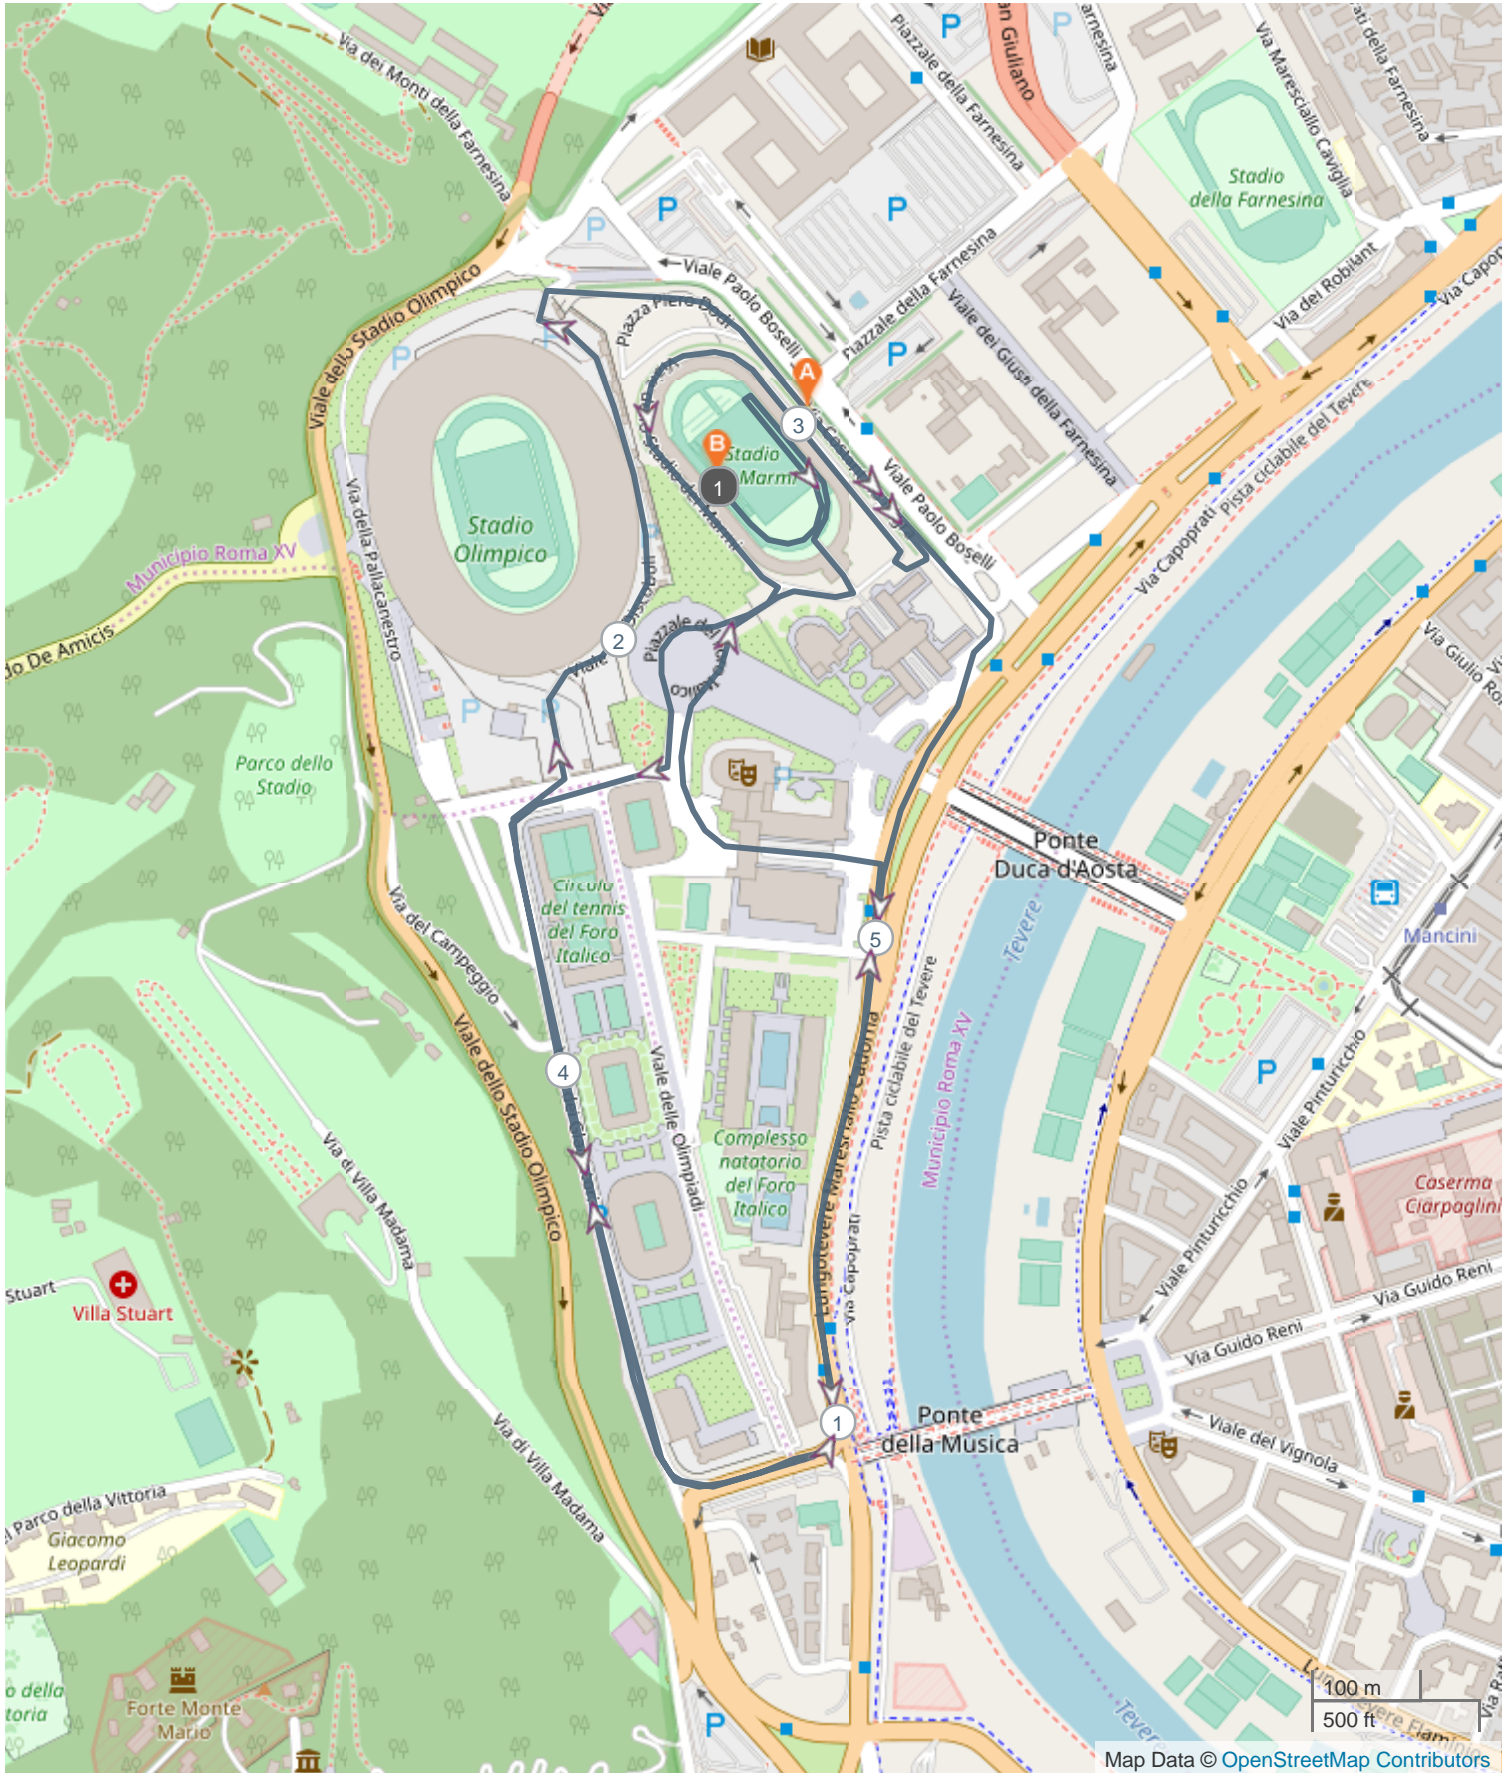

AlbaRace 2023 New

ROUTE INFORMATION

ROUTE LENGTH	6.027 km
ASCENT	22 m
DESCENT	21 m
HILLS	↑ 25.8% ↓ 22.7% → 51.5%
TERRAIN	Mixed
START	LAT: 41.934689, LNG: 12.458035

NOTES

AlbaRace 2023 New

ROUTE DIRECTIONS

No	Km	Turn	Directions
1	6.027		FINISH